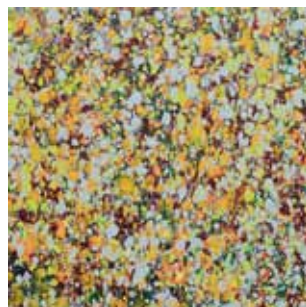

OUT of PLACE Artist

nakajima mugi Japanese

Painting

Works : acrylic on canvas

tristes tropique #1 730 x 1460 mm

blue on blue #2 410x 820 mm

tristes tropique #2 410 x 410 mm

blue on blue #3 410 x 820 mm